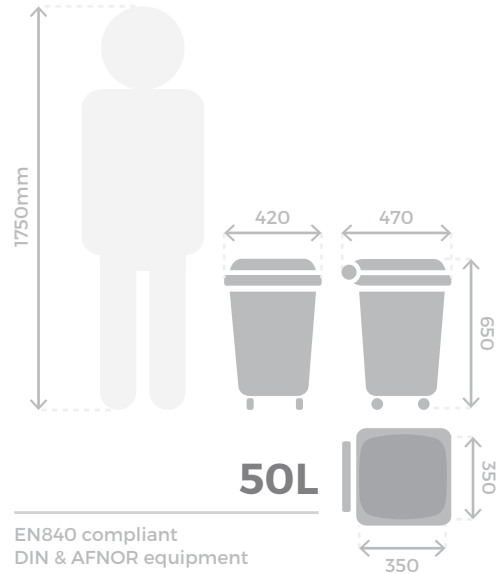

2 Wheeled Wheelie Bins

[VIEW ONLINE](#)

50 litre wheelie bin

Small Office, School, Domestic waste

External: H650 x W420 x D470mm

Internal: H520 x W350 x D350mm

Capacity: 1 refuse bag

[VIEW ONLINE](#)

120 litre wheelie bin

Small Office, Small Household

External: H940 x W460 x D550mm

Internal: H860 x W395 x D395mm

Capacity: 3 refuse bags

[VIEW ONLINE](#)

-  Heavy duty
-  Indoor use
-  Outdoor use
-  Accessories available
-  Recycling range available

2 Wheeled Wheelie Bins

[VIEW ONLINE](#)

240 litre wheelie bin

Large Household, Large Office

External: H1080 x W585 x D730mm

Internal: H910 x W500 x D570mm

Capacity: 4 refuse bags

[VIEW ONLINE](#)

360 litre wheelie bin

Factory, Warehouse, Large Office

External: H1095 x W625 x D850mm

Internal: H1000 x W565 x D715mm

Capacity: 6 refuse bags

-  Heavy duty
-  Indoor use
-  Outdoor use
-  Accessories available
-  Recycling range available