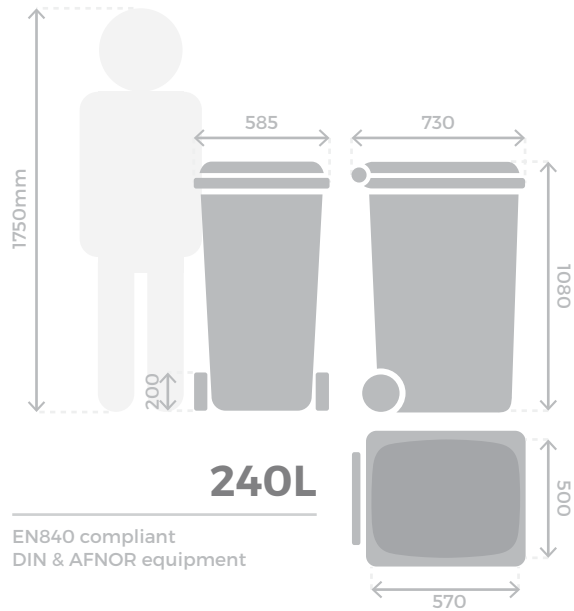

2 Wheeled Wheelie Bins

[VIEW ONLINE](#)

50 litre wheelie bin

Small Office, School, Domestic waste

External: H650 x W420 x D470mm

Internal: H520 x W350 x D350mm

Capacity: 1 refuse bag

[VIEW ONLINE](#)

120 litre wheelie bin

Small Office, Small Household

External: H940 x W460 x D550mm

Internal: H860 x W395 x D395mm

Capacity: 3 refuse bags

[VIEW ONLINE](#)

-  Heavy duty
-  Indoor use
-  Outdoor use
-  Accessories available
-  Recycling range available

2 Wheeled Wheelie Bins

[VIEW ONLINE](#)

240 litre wheelie bin

Large Household, Large Office

External: H1080 x W585 x D730mm

Internal: H910 x W500 x D570mm

Capacity: 4 refuse bags

[VIEW ONLINE](#)

360 litre wheelie bin

Factory, Warehouse, Large Office

External: H1095 x W625 x D850mm

Internal: H1000 x W565 x D715mm

Capacity: 6 refuse bags

-  Heavy duty
-  Indoor use
-  Outdoor use
-  Accessories available
-  Recycling range available