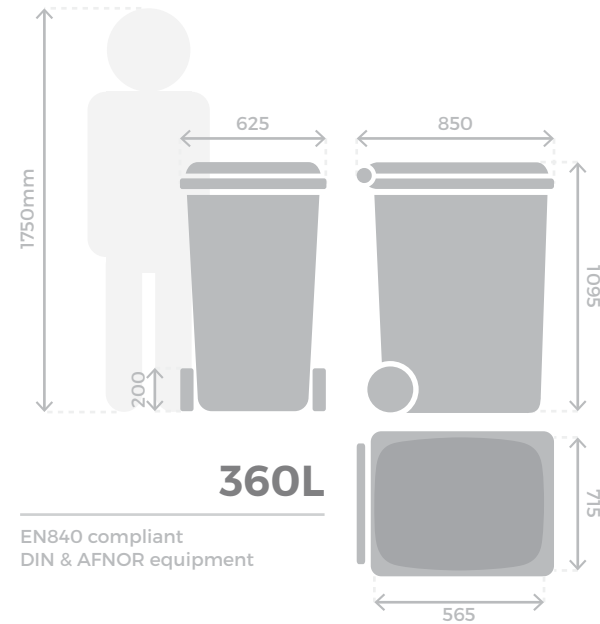

2 Wheeled Wheelie Bins

[VIEW ONLINE](#)

50 litre wheelie bin

Small Office, School, Domestic waste

External: H650 x W420 x D470mm

Internal: H520 x W350 x D350mm

Capacity: 1 refuse bag

[VIEW ONLINE](#)

120 litre wheelie bin

Small Office, Small Household

External: H940 x W460 x D550mm

Internal: H860 x W395 x D395mm

Capacity: 3 refuse bags

[VIEW ONLINE](#)

-  Heavy duty
-  Indoor use
-  Outdoor use
-  Accessories available
-  Recycling range available

2 Wheeled Wheelie Bins

[VIEW ONLINE](#)

240 litre wheelie bin

Large Household, Large Office

External: H1080 x W585 x D730mm

Internal: H910 x W500 x D570mm

Capacity: 4 refuse bags

[VIEW ONLINE](#)

360 litre wheelie bin

Factory, Warehouse, Large Office

External: H1095 x W625 x D850mm

Internal: H1000 x W565 x D715mm

Capacity: 6 refuse bags

-  Heavy duty
-  Indoor use
-  Outdoor use
-  Accessories available
-  Recycling range available