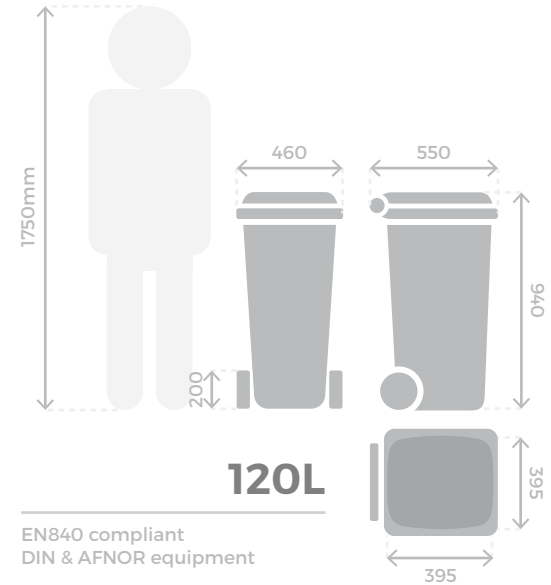

2 Wheeled Wheelie Bins

[VIEW ONLINE](#)

50 litre wheelie bin

Small Office, School, Domestic waste

External: H650 x W420 x D470mm

Internal: H520 x W350 x D350mm

Capacity: 1 refuse bag

[VIEW ONLINE](#)

120 litre wheelie bin

Small Office, Small Household

External: H940 x W460 x D550mm

Internal: H860 x W395 x D395mm

Capacity: 3 refuse bags

[VIEW ONLINE](#)

-  Heavy duty
-  Indoor use
-  Outdoor use
-  Accessories available
-  Recycling range available

2 Wheeled Wheelie Bins

[VIEW ONLINE](#)

240 litre wheelie bin

Large Household, Large Office

External: H1080 x W585 x D730mm

Internal: H910 x W500 x D570mm

Capacity: 4 refuse bags

[VIEW ONLINE](#)

360 litre wheelie bin

Factory, Warehouse, Large Office

External: H1095 x W625 x D850mm

Internal: H1000 x W565 x D715mm

Capacity: 6 refuse bags

-  Heavy duty
-  Indoor use
-  Outdoor use
-  Accessories available
-  Recycling range available