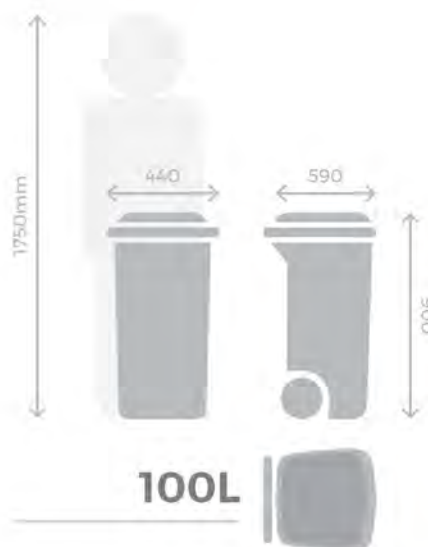

# Indoor Wheelie Bins

189L

[VIEW ONLINE](#)

## Rubbermaid Brute

Indoor Waste Collection, Material Handling

External: H984 x W600 x D720mm  
Capacity: 189.3 litres  
Material: HDPE

100L

[VIEW ONLINE](#)

## Recycling wheelie bin

Lockable wheelie with colourful lids

External: H900 x W440 x D590mm  
Capacity: 100 litres

100L

[VIEW ONLINE](#)

## Internal wheelie bin

Internal Waste Segregation

External: H852 x W533 x D512mm  
Capacity: 75kg  
Material: Polypropylene

- Heavy duty
- Indoor use
- Outdoor use
- Accessories available
- Recycling range available